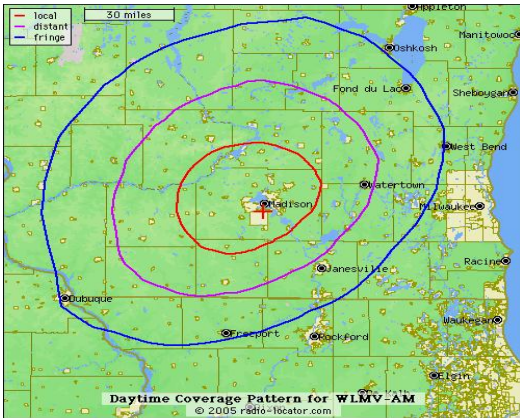

Station Profile

Call Letters: WLMV-AM

Radio Frequency: 1480AM

Target Demo: Adults 18+

Power: 5,000 watts

Website: www.lamovidaradio.com

Format: Spanish Variety

- La Movida is an exciting blend of distinct regional sounds programmed exclusively in Dane county!
- A unique aspect of Spanish-language radio is the time spent listening (26-30 hours per week).
- The Southern Wisconsin Latino population is estimated at over 40,000!

Median Age: 38

Audience Composition: 50% A25-54 / 60% A18-44

Gender: 47% Male / 53% Female

Exclusive LaMovida Listeners: 39%

Education: 61% some college or more

Employment: 85% are employed

Home Ownership: 60%

Weekdays

6am - 9am: Luis Montoto

9am - 10am: "El Debate" w/Luis, Lupita & Diego

10am - 12n: Spanish Variety

12n - 1pm: Amor Y Pasion

1pm - 3pm: Lupita Montoto

3pm - 6pm: Diego Campoverdes

6pm - 6am: Spanish Variety

For more information please visit

Audience Source: Arbitron